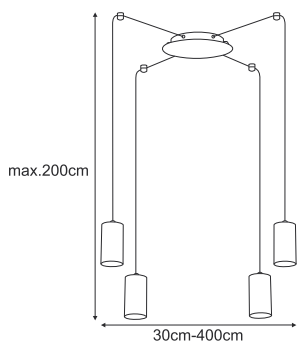

K-4897
4xGU10, max. 10W