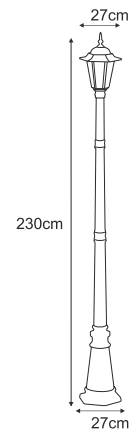

STANDARD

K-7064A/1 BK

1xE27, max. 15W