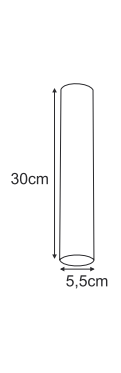

1. ☐ **K-4416**
   - ☒ **K-4406**
2. 1xGU10, max. 10W

1. ☐ **K-4414 MILE WHITE**
   - ☒ **K-4404 MILE BLACK**
2. 1xGU10, max. 10W

1. ☐ **K-4415**
   - ☒ **K-4405**
2. 1xGU10, max. 10W