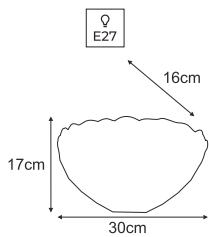

K-P16550
1xE27, max. 15W