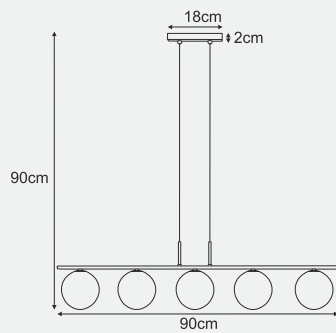

WNĘTRZE
INTERIOR LIGHTING

SATURNO

K-5695
6xG9, max. 10W

K-5697
6xG9, max. 10W

K-5696
5xG9, max. 10W

K-5698
5xG9, max. 10W

SATURNNO

AURA