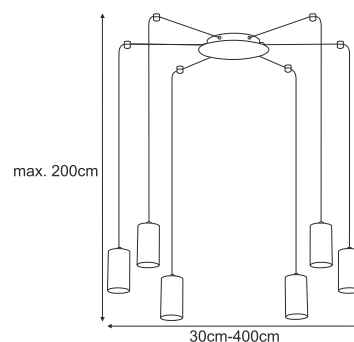

K-4898
6xGU10, max. 10W