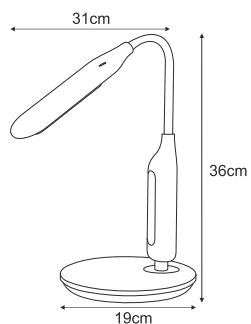

□ **K-BL1237 BIAŁY**

■ **K-BL1237 CZARNY**

LED 10W 4000K 600lm

KIKI

 **K-BL1066 CZARNY**

 **K-BL1066 BIAŁY**
LED 7W 3000K-4000K-6500K 450lm

■ **K-BL1072 CZARNY**

□ **K-BL1072 BIAŁY**