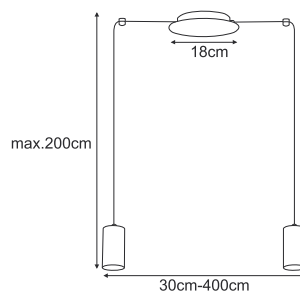

 **K-4863 GELATO**

 **K-5837 SUNO**

8xG9, max. 10W

PUERTO

K-4896

2xGU10, max. 10W

K-4895

1xGU10, max. 10W