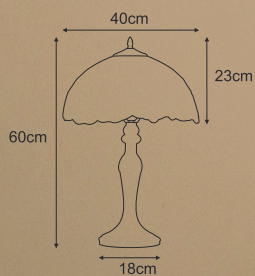

K-G121122

1xE27, max. 15W

ROSE

 **K-F16835**
2xE27, max. 15W

 **K-P16835**
1xE27, max. 15W
 

 **K-G12835**
1xE27, max. 15W

ROSE

K-G16835