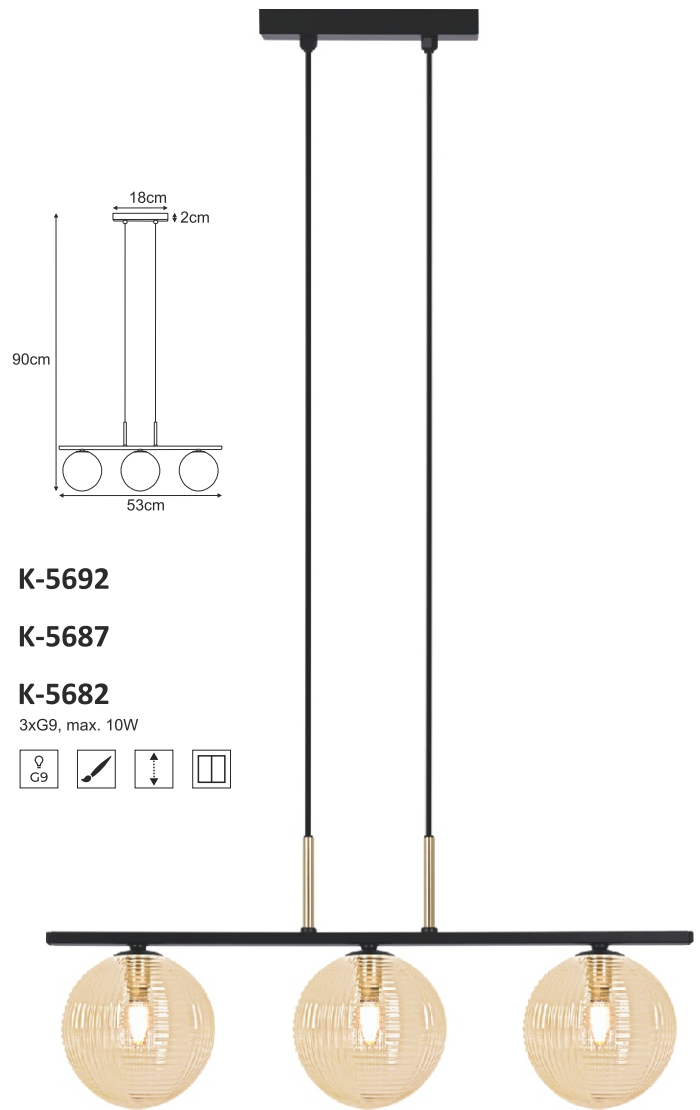

 **K-5693 FADO**

 **K-5688 GIRO**

 **K-5683 AURA**

5xG9, max. 10W

FADO / GIRO / AURA

 **K-5691 FADO**

 **K-5686 GIRO**

 **K-5681 AURA**
1xG9, max. 10W