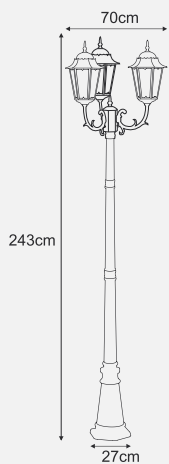

LOZANA

K-7006A2/3 BK

3xE27, max. 15W