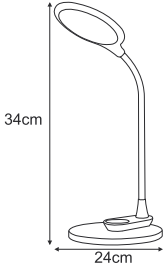

1. **K-BL1153 CZARNY**
   - **K-BL1153 BIAŁY**
     LED 9W 3000K-4000K-5700K 530lm