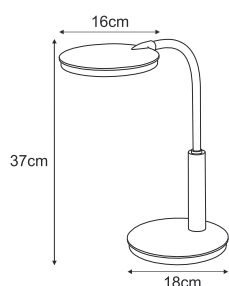

K-BL1513A CZARNY

LED 12W 3000K-3800K-5700K 650lm

-  **K-BL1153 CZARNY**
 -  **K-BL1153 BIAŁY**
LED 9W 3000K-4000K-5700K 530lm
-    

TOLA

 **K-BL1301 BIAŁY**

 **K-BL1301 CZARNY**

LED 9W 3000K-3800K-5700K 500lm