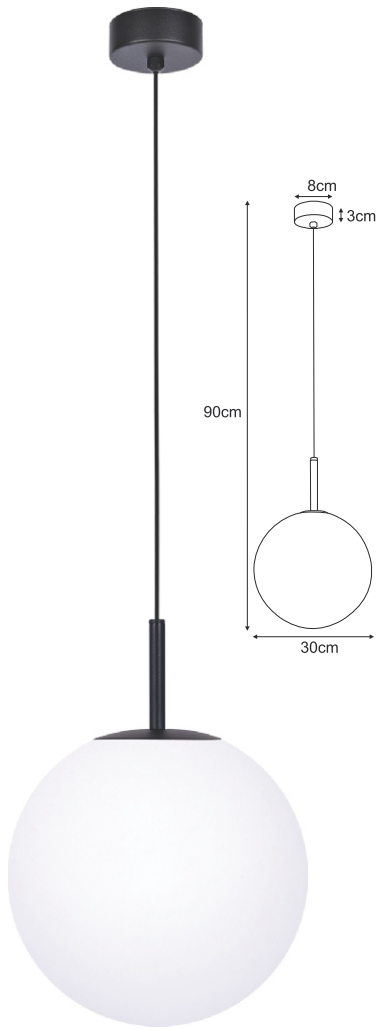

K-4887
1xE27, max. 15W

K-4886
1xE27, max. 15W

K-4884
1xE14, max. 10W

K-4885
1xE14, max. 10W

FARO

K-4883

4xE14, max. 10W

ARTON