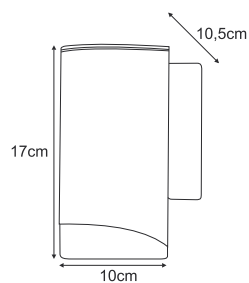

K-8145
2xGU10, max. 10W
GU10 IP44

K-8203
1xGU10, max. 10W
GU10 IP44