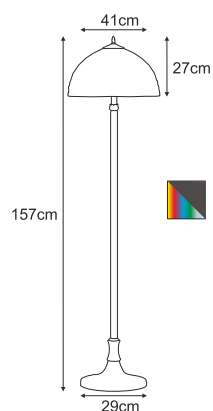

2xE27, max. 15W