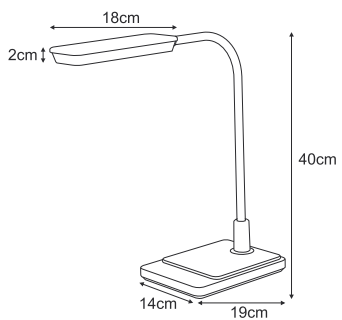

K-BL1027 BIAŁY

K-BL1027 CZARNY

LED 7W 3000K-4000K-6500K 480lm