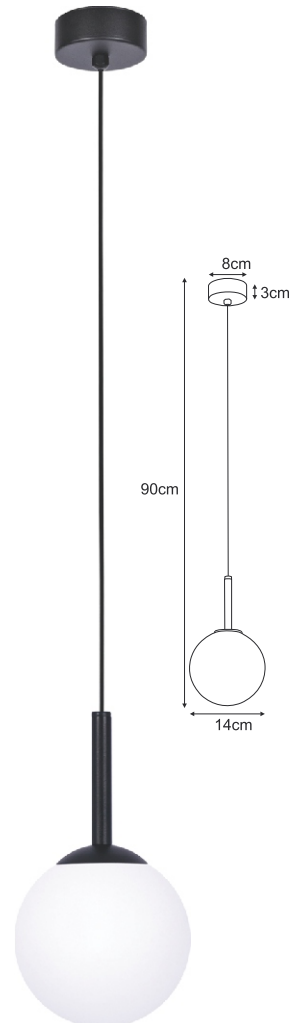

K-4887
1xE27, max. 15W

K-4886
1xE27, max. 15W

K-4884
1xE14, max. 10W

K-4885
1xE14, max. 10W

FARO

K-4883

4xE14, max. 10W

ARTON