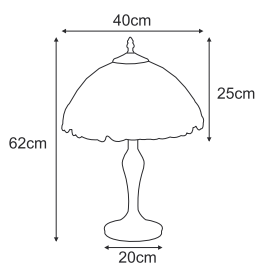

K-P162208

PAPI