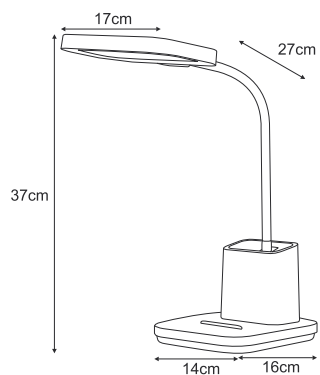

K-BL1513A CZARNY

LED 12W 3000K-3800K-5700K 650lm

-  **K-BL1153 CZARNY**
 -  **K-BL1153 BIAŁY**
LED 9W 3000K-4000K-5700K 530lm
-    

TOLA

 **K-BL1301 BIAŁY**

 **K-BL1301 CZARNY**

LED 9W 3000K-3800K-5700K 500lm