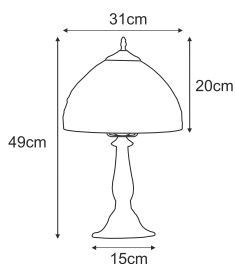

K-G121551

1xE27, max. 15W