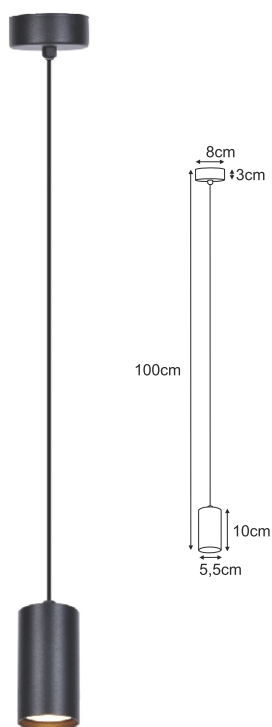

 **K-4863 GELATO**

 **K-5837 SUNO**

8xG9, max. 10W

PUERTO

K-4896

2xGU10, max. 10W

K-4895

1xGU10, max. 10W