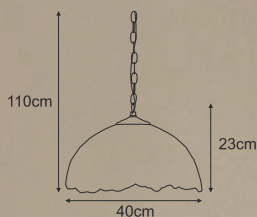

SUNFLOWER

K-G12814
1xE27, max. 15W

K-G16814
1xE27, max. 15W

K-F16814
2xE27, max. 15W

K-P16814

1xE27, max. 15W

SUNFLOWER

FRUIT