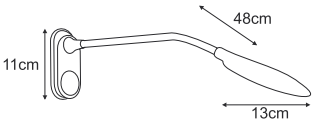

1. **K-BL1153 CZARNY**
   - **K-BL1153 BIAŁY**
     LED 9W 3000K-4000K-5700K 530lm