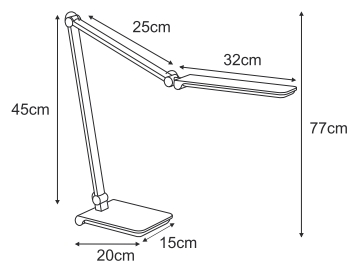

RICO

K-BL1121 CZARNY

K-BL1121 SREBRNY

LED 10W 3000K-4000K-6500K 650lm