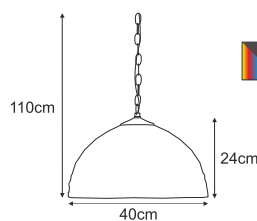

1xE27, max. 15W