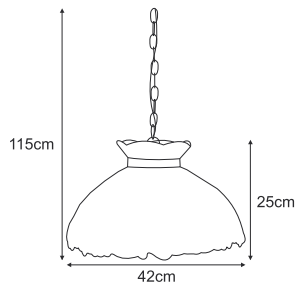

K-P16550
1xE27, max. 15W