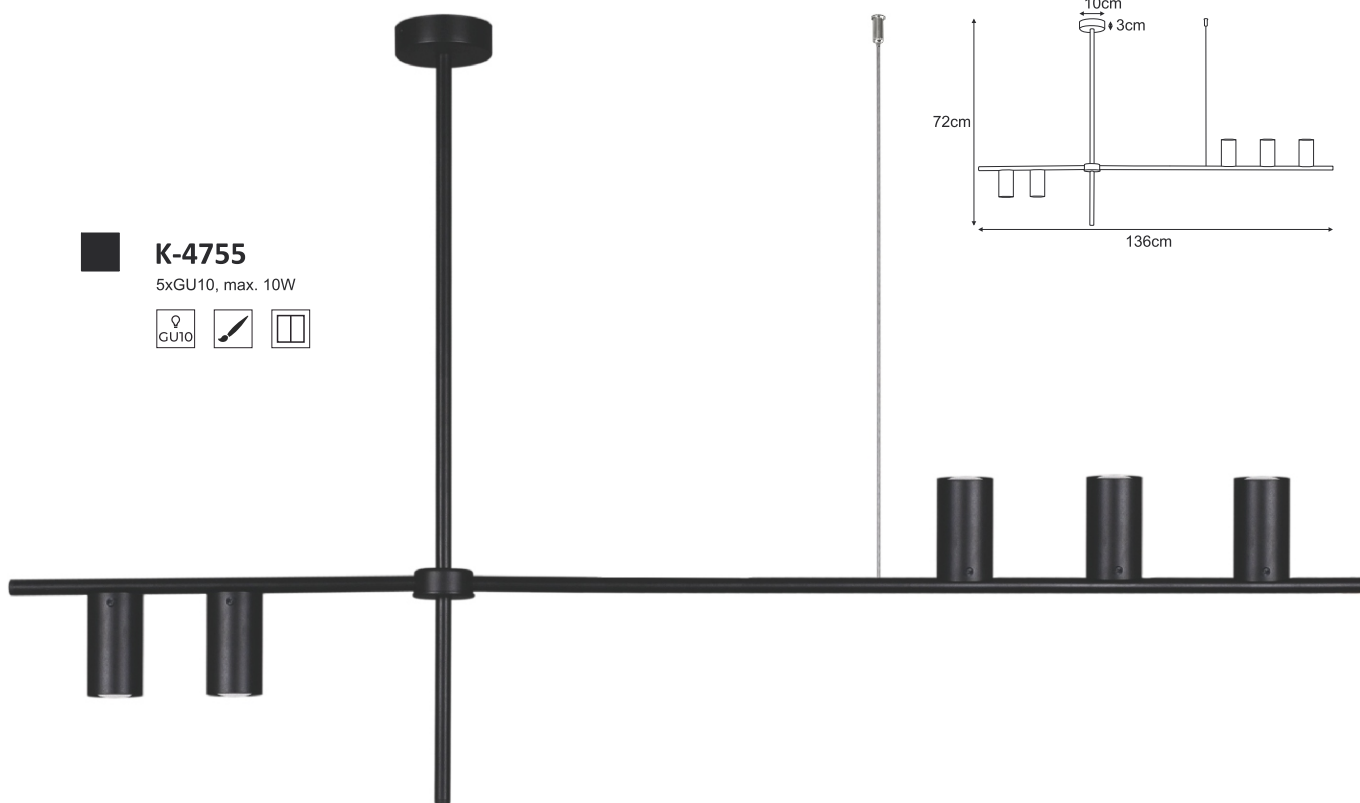

K-4756

5xGU10, max. 10W

K-4757
5xGU10, max. 10W

K-4755
5xGU10, max. 10W

ALBIO

K-4138

3xGU10, max. 10W
2xE14, max. 10W

K-4136