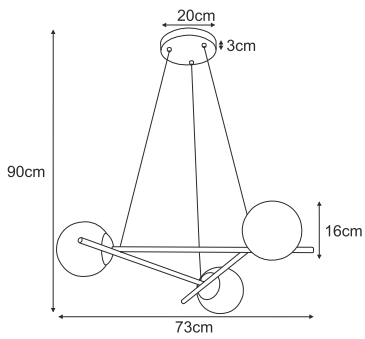

K-4966

3xE27, max. 15W