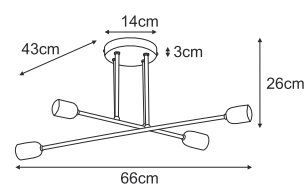

□ K-4392

■ K-4382

4xE27, max. 15W