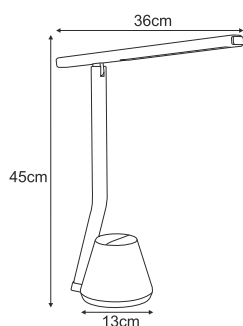

□ **K-BL1237 BIAŁY**

■ **K-BL1237 CZARNY**

LED 10W 4000K 600lm

KIKI

 **K-BL1066 CZARNY**

 **K-BL1066 BIAŁY**
LED 7W 3000K-4000K-6500K 450lm

■ **K-BL1072 CZARNY**

□ **K-BL1072 BIAŁY**