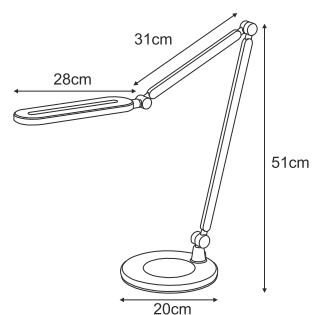

ALETTE

K-BL1221 SREBRNY

K-BL1221 CZARNY
LED 9W 3000K-4000K-6000K 550lm