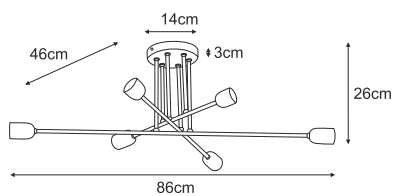

6xE27, max. 15W

PEKA

SITYA WHITE / SITYA BLACK

□ K-4393 SITYA WHITE

■ K-4383 SITYA BLACK

6xE27, max. 15W

□ K-4392

■ K-4382