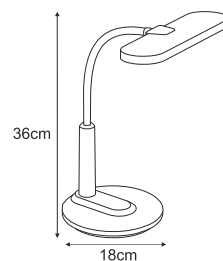

□ **K-BL1185 BIAŁY**

■ **K-BL1185 CZARNY**

LED 10W 3000K-3800K-5700K 530lm