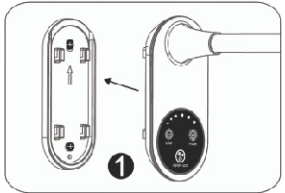

1. **K-BL1153 CZARNY**
   - **K-BL1153 BIAŁY**
     LED 9W 3000K-4000K-5700K 530lm