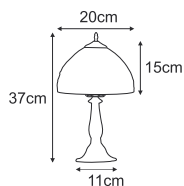

K-G081551

1xE27, max. 15W